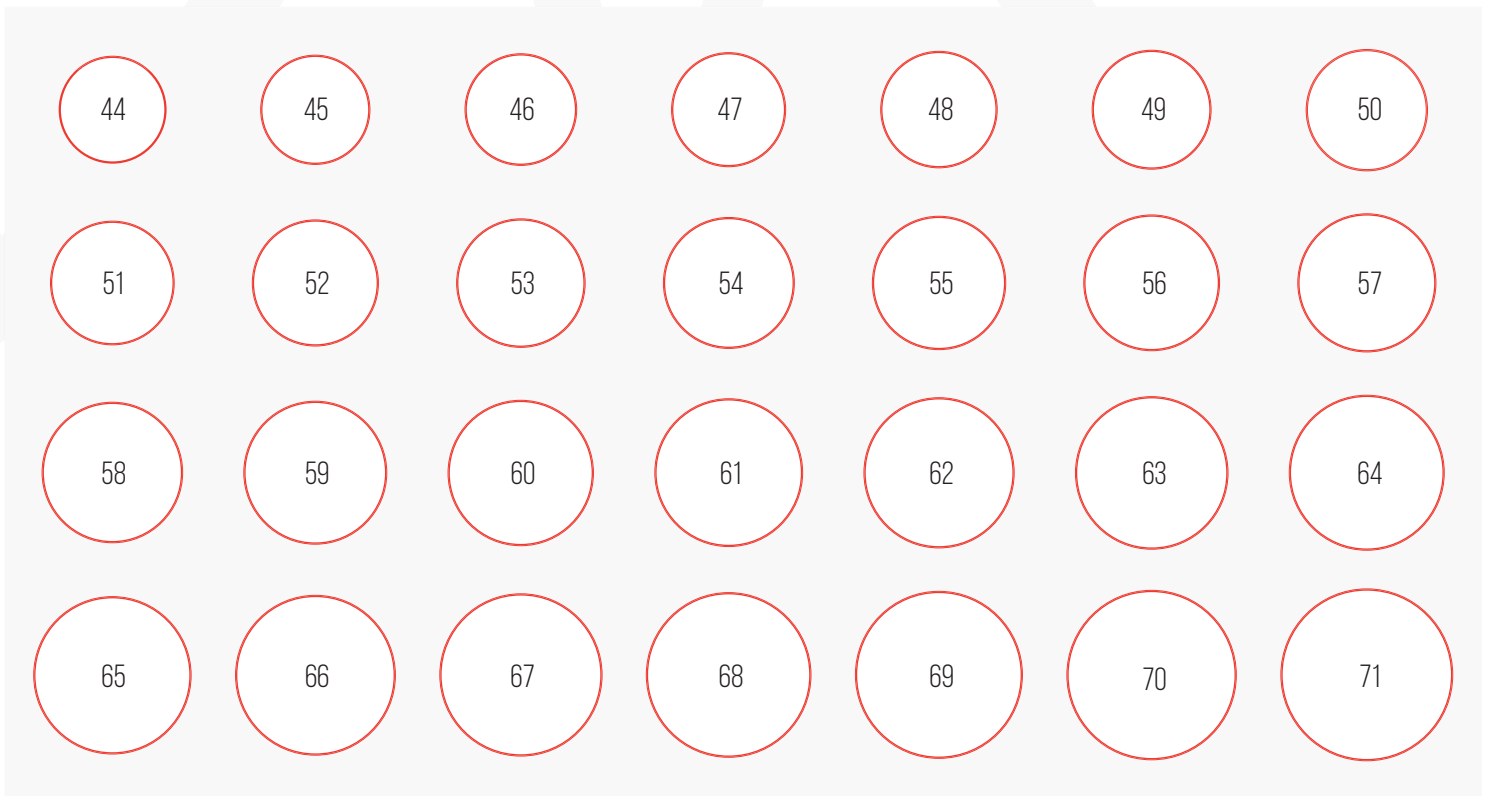

### HOW TO FIND YOUR RING SIZE

#### STEP 1

Print this document on a sheet of A4 paper at actual size. To make sure your document has been printed at actual size, please check that the scale below measures exactly 5 cm:

#### STEP 2

To determine the best size for you, take a ring (ideally a band) that fits perfectly (please note that finger sizes often vary from hand to hand).

#### STEP 3

Place the ring on the circle with the closest diameter.

The inner circumference of the ring should be perfectly aligned with the outer circumference of the circle: you should see the red line entirely inside the ring, without being able to see the external grey background.